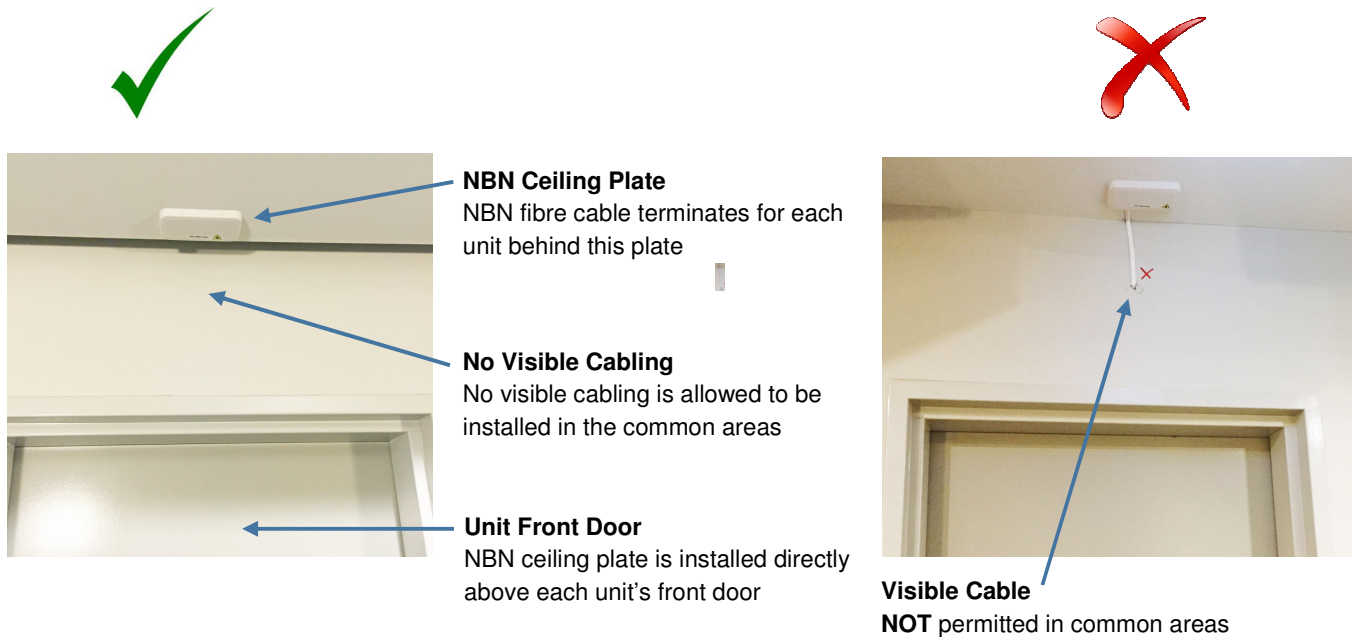

NBN Installation Guide for 16 Moore St Canberra 2601

- Owners and residents requesting an install of NBN with their ISP must follow the information provided in this guide
- The Owners Corporation for Units Plan 1903 (Globe on Moore) made a decision when NBN was being designed for this building to **not allow any visible cabling in common areas**
- This includes visible cabling from the NBN ceiling plates outside each unit
- Cabling into each unit must occur in the ceiling cavity behind the NBN ceiling plate, not along the wall above the front door
- Any owner or resident who does not provide these instructions to their ISP installer will be in violation of the Owners Corporation Rules and will be required to have the cabling removed from common areas and repair and paint any damaged surfaces at their own expense

Correct Installation Method